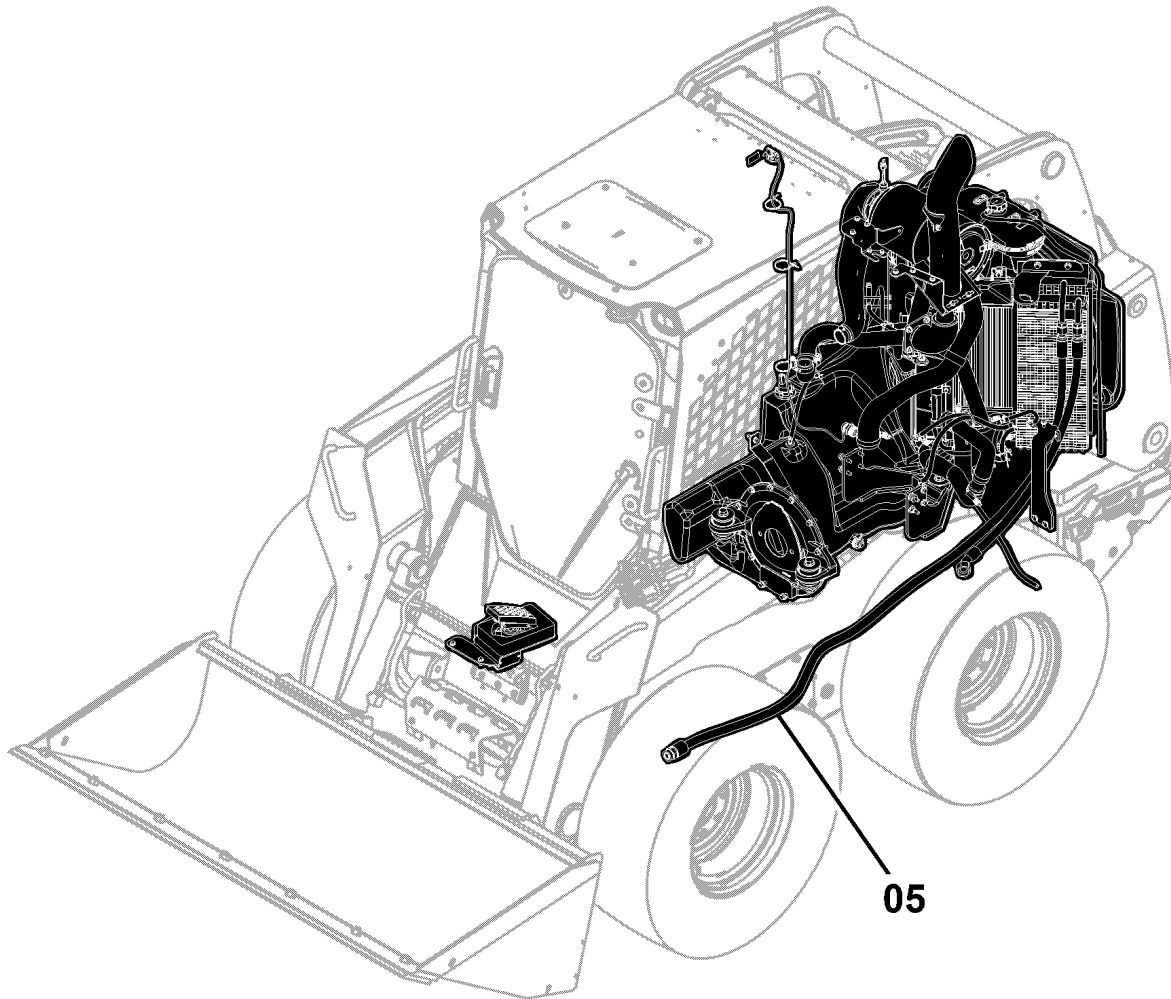

TX1130708 A.1

TX1130708