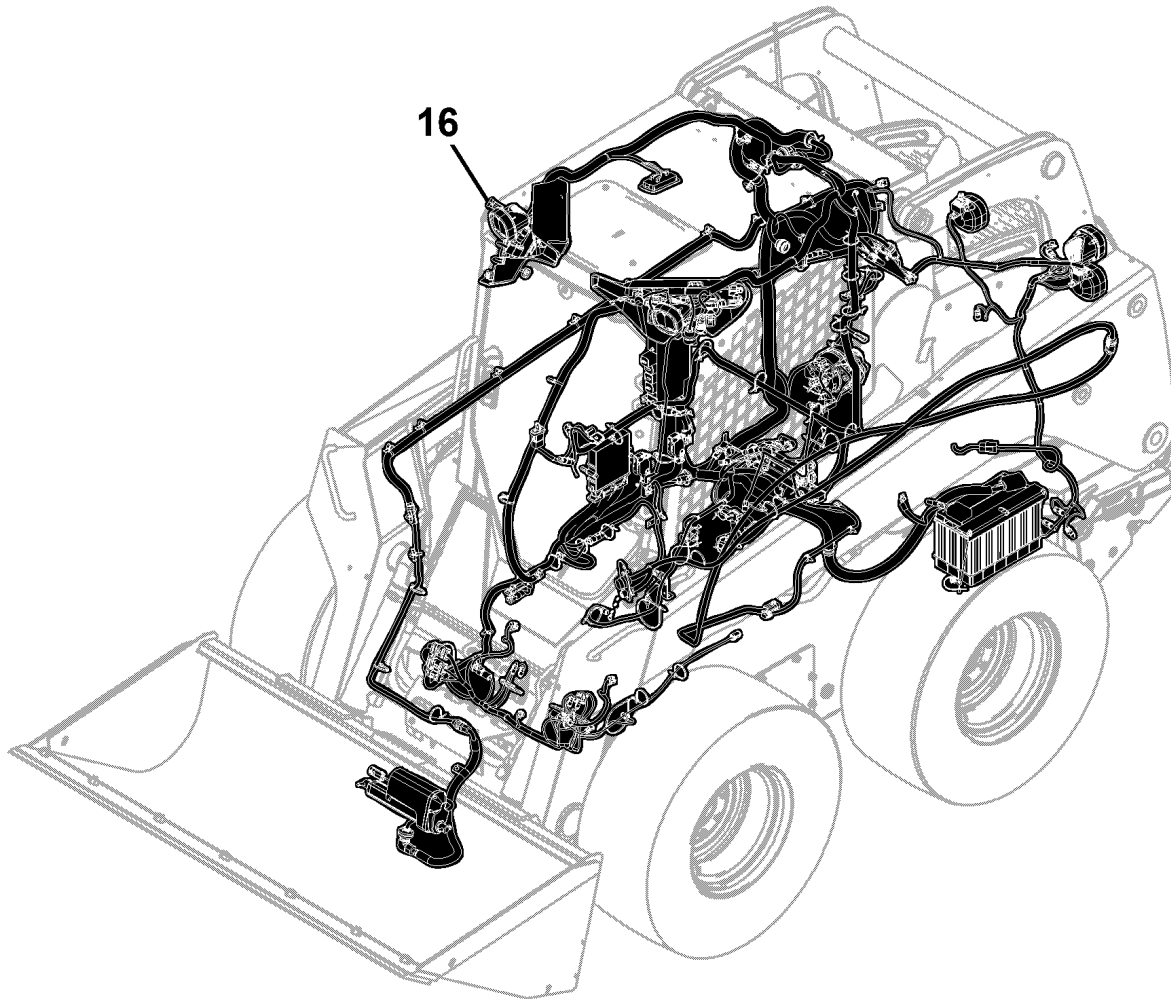

TX1130712 A.1

TX1130712