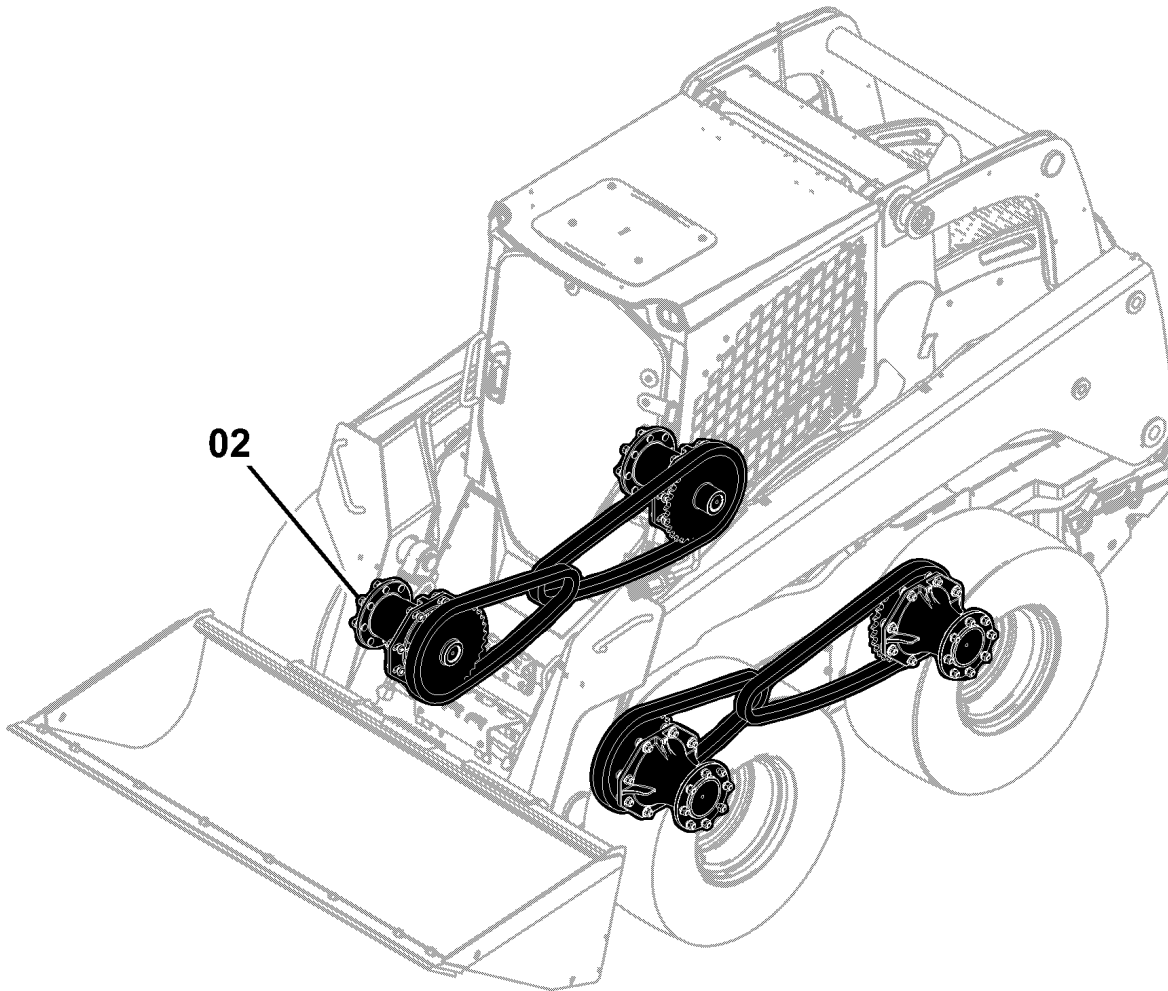

TX1131721 A.1

TX1131721