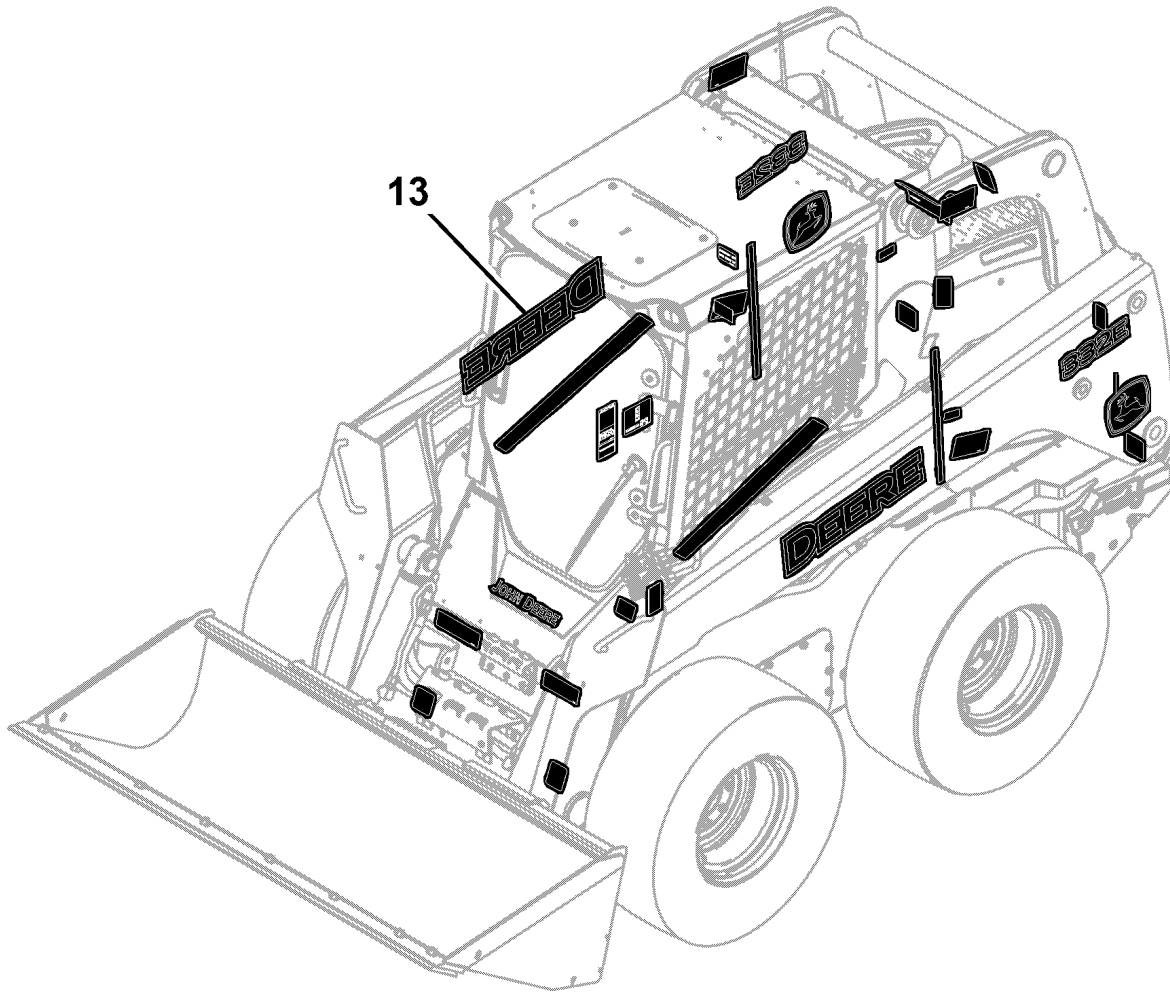

TX1131749 A.1

TX1131749