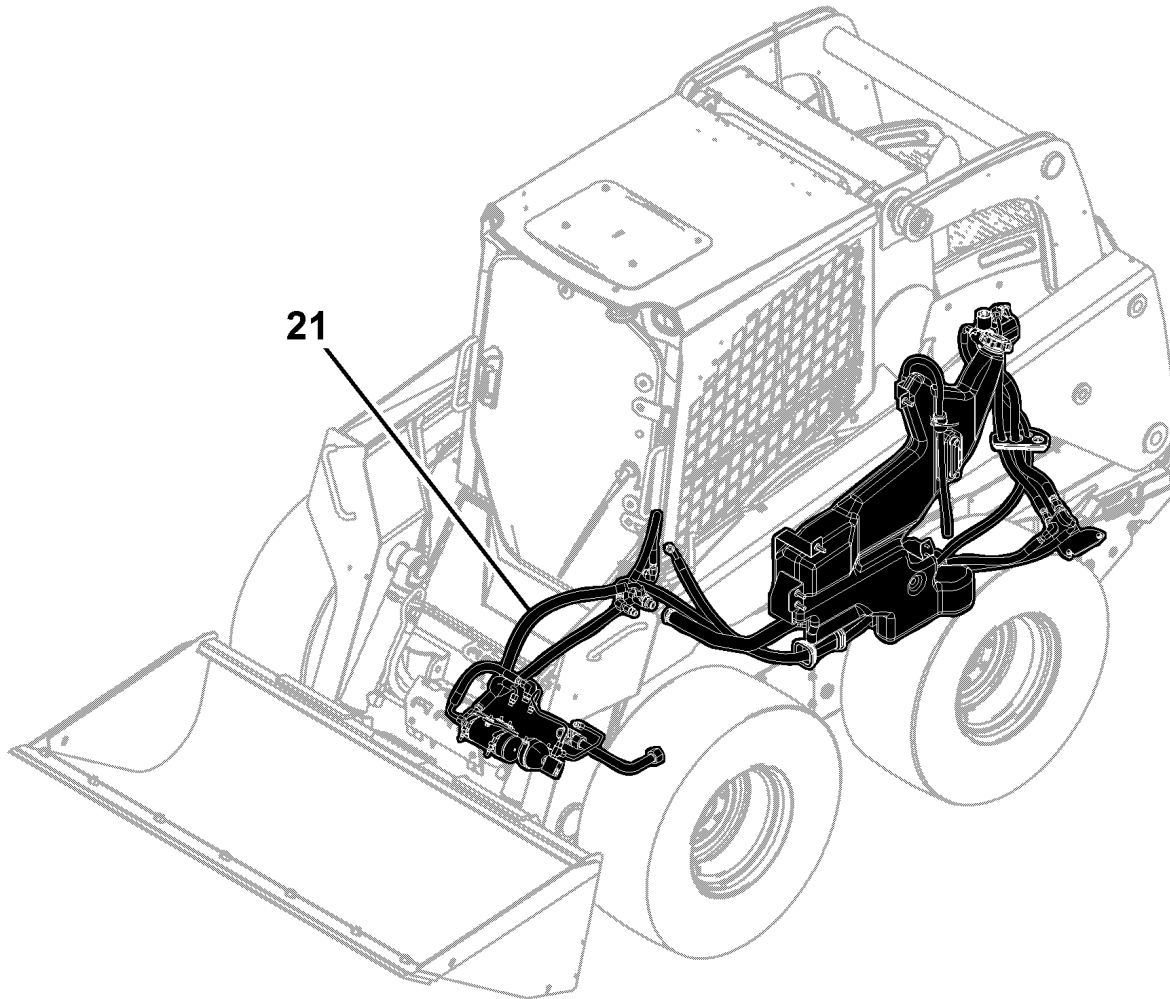

TX1130717 A.1

TX1130717