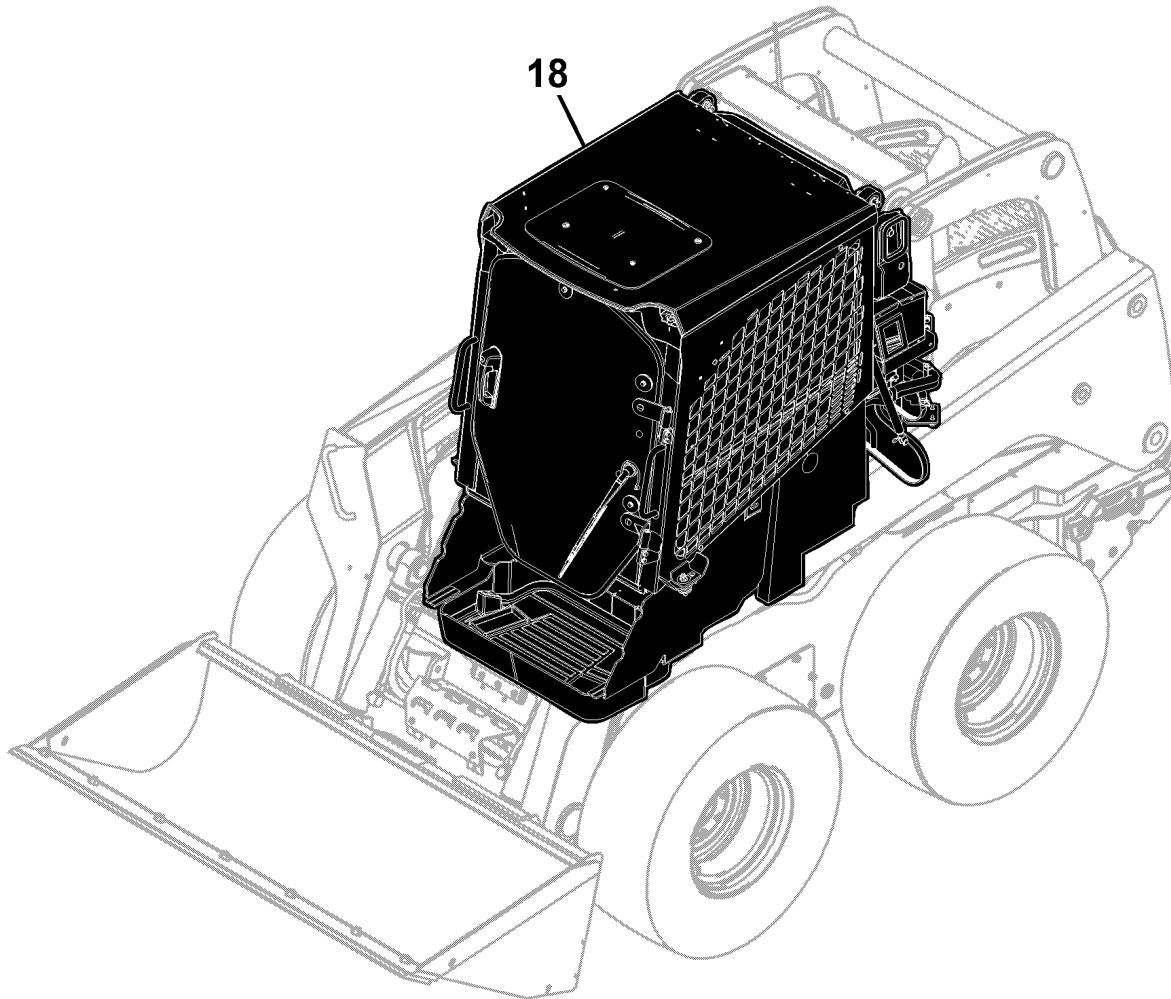

TX1130714 A.1

TX1130714