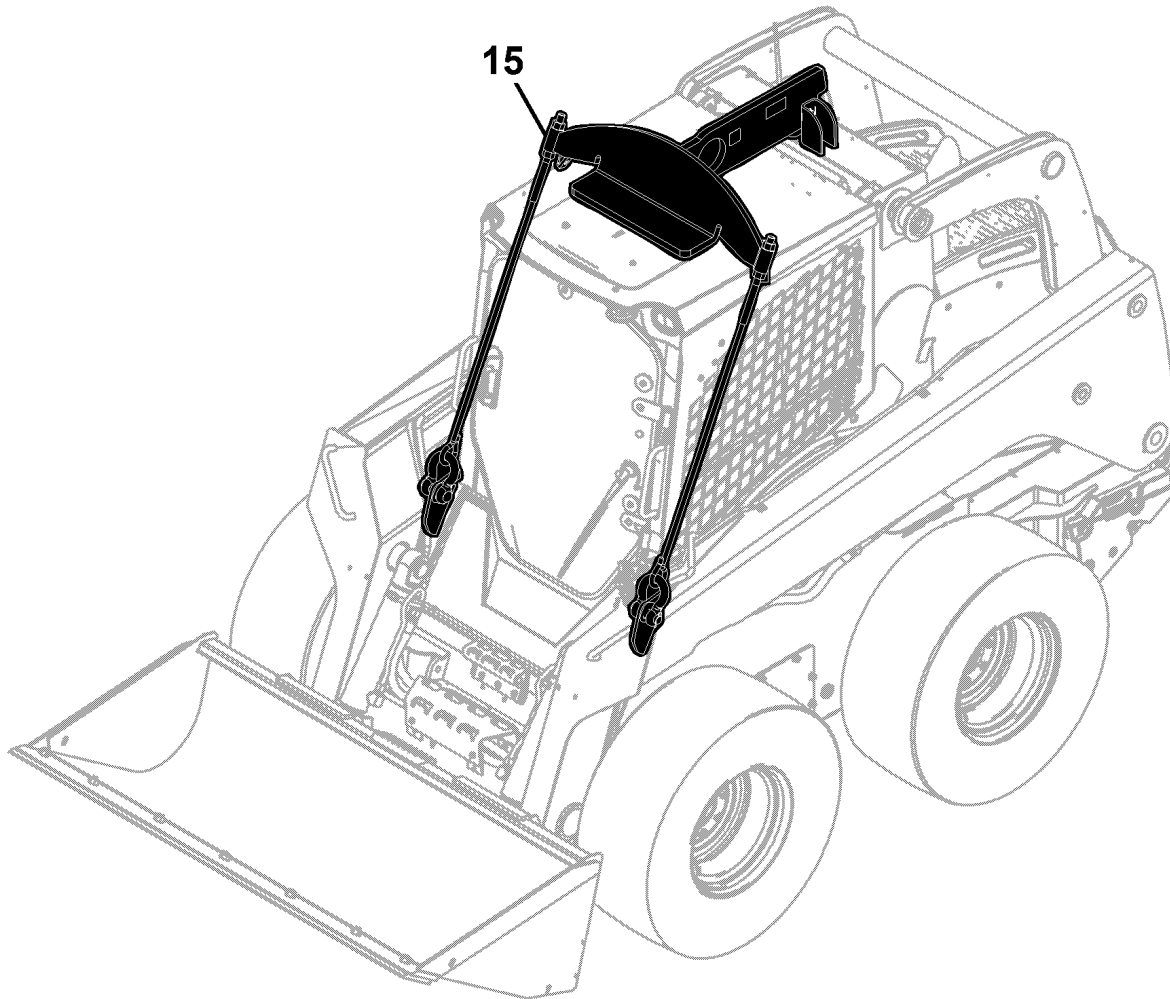

TX1130711 A.1

TX1130711