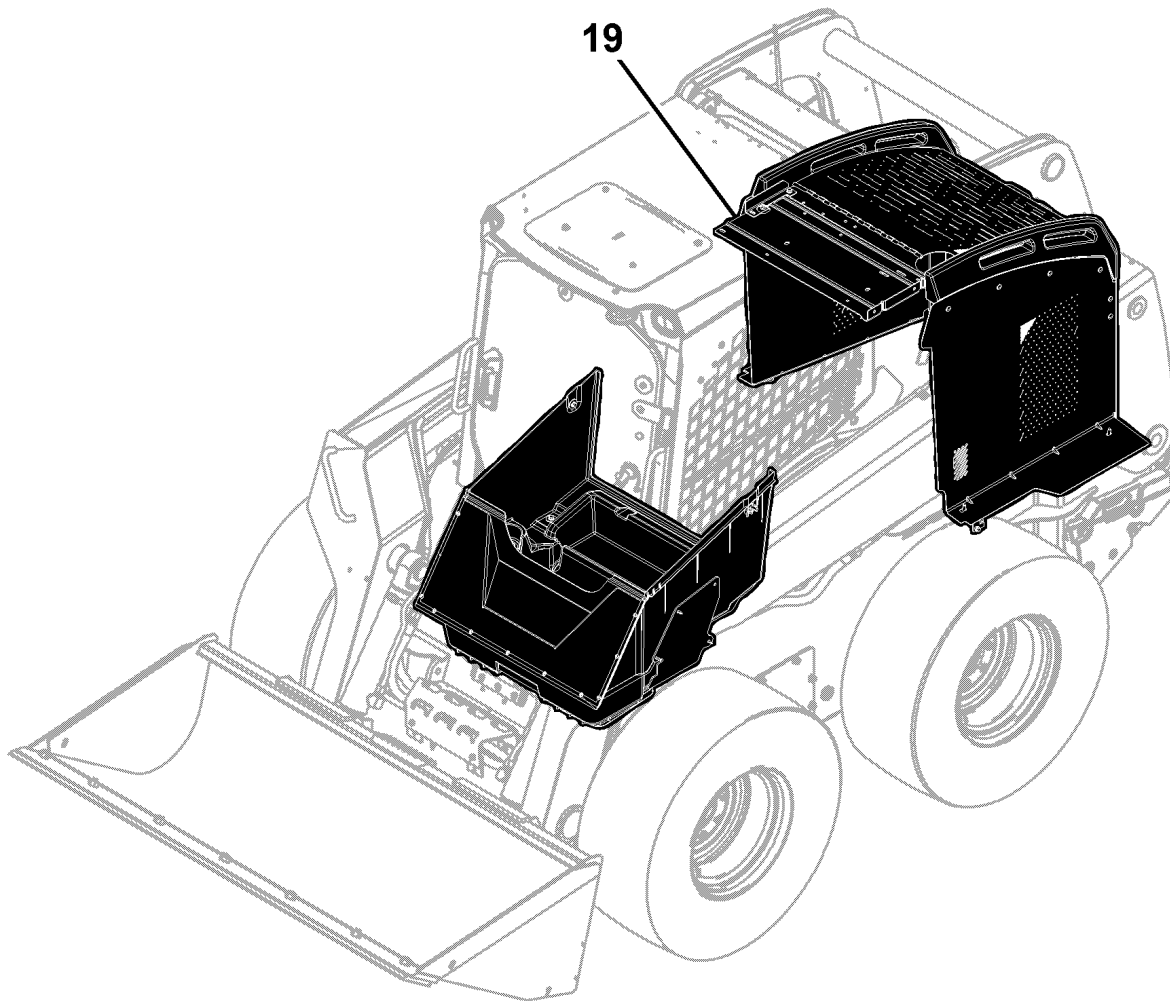

TX1130715 A.1

TX1130715