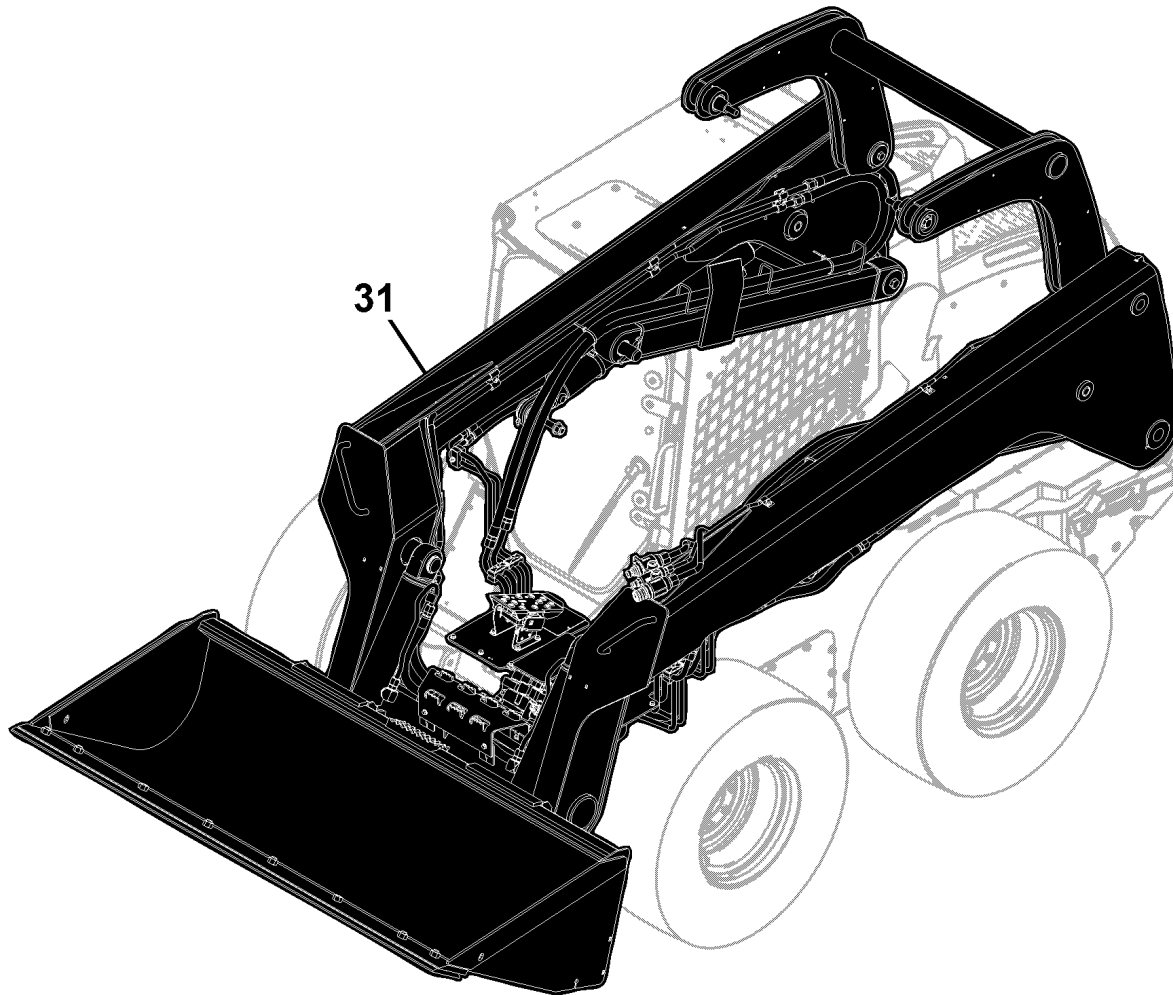

TX1131725 A.1

TX1131725