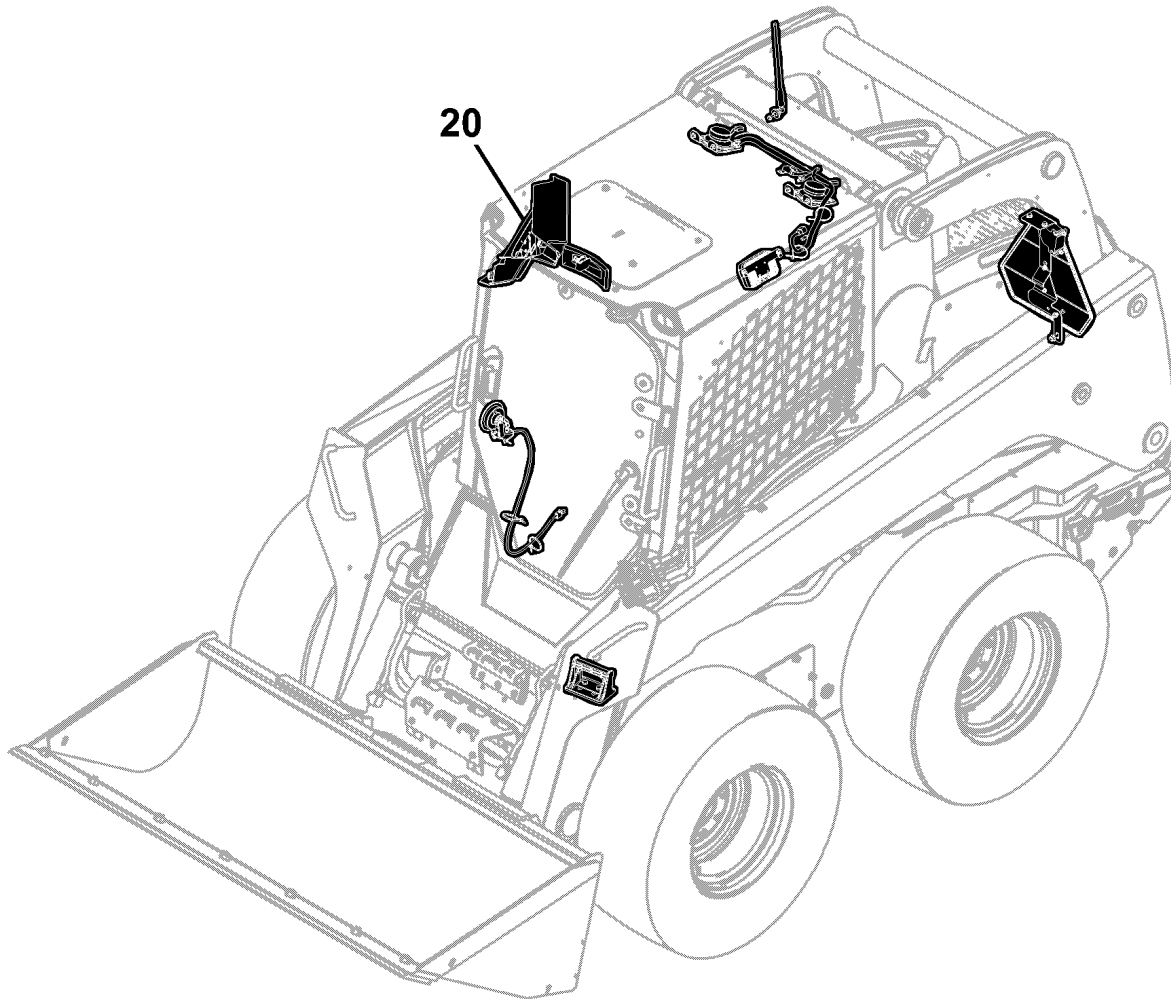

TX1130716 A.1

TX1130716