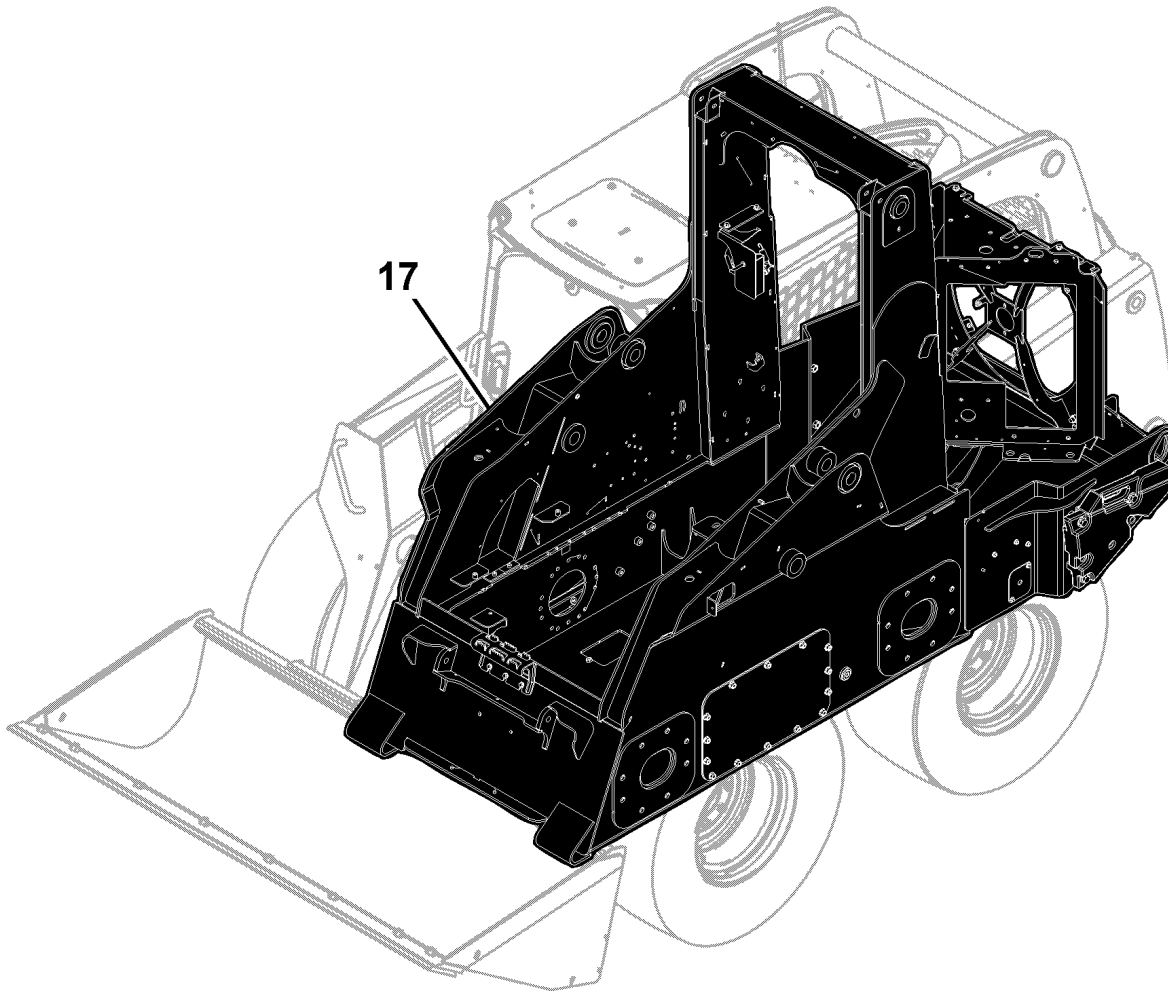

TX1131724 A.1

TX1131724