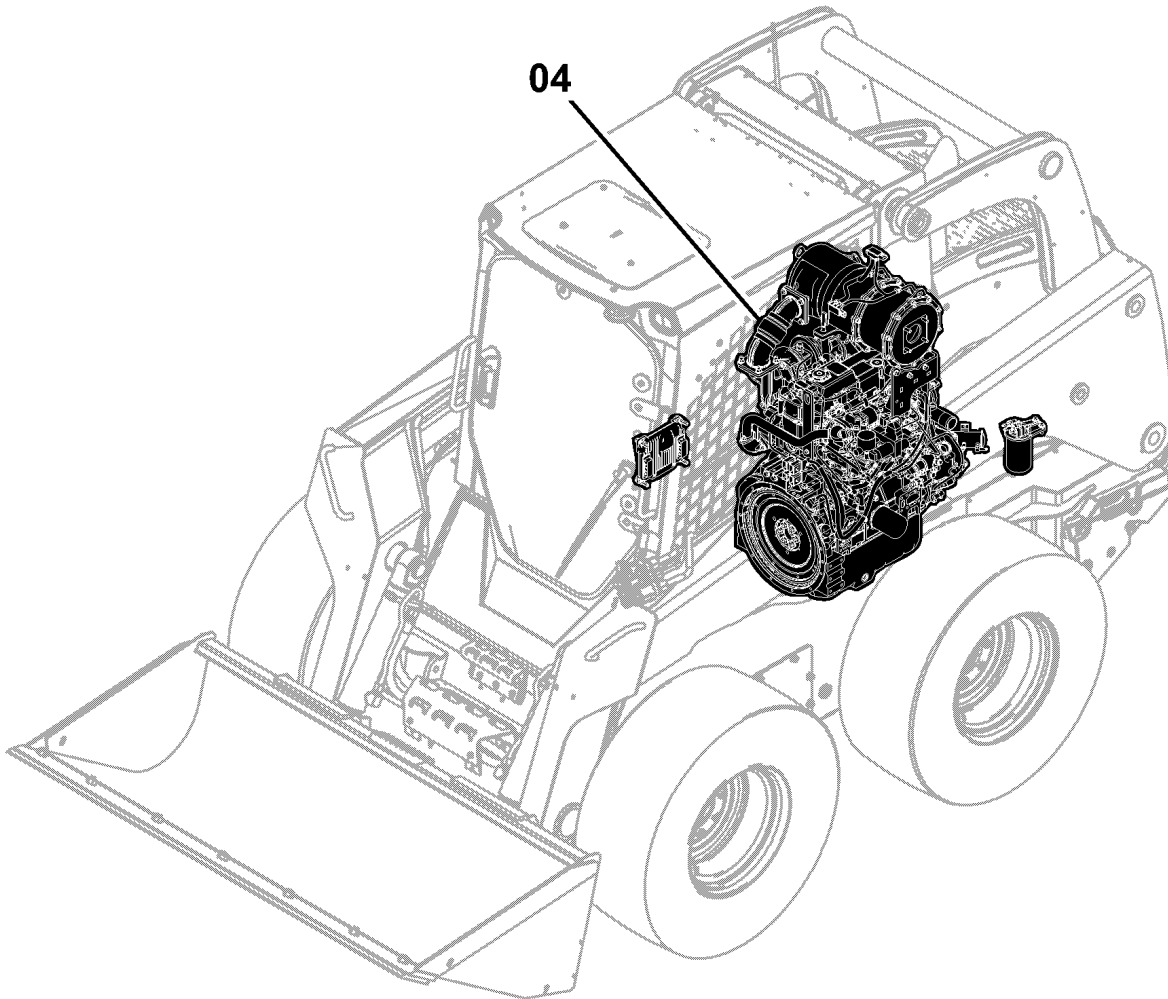

TX1130707 A.1

TX1130707