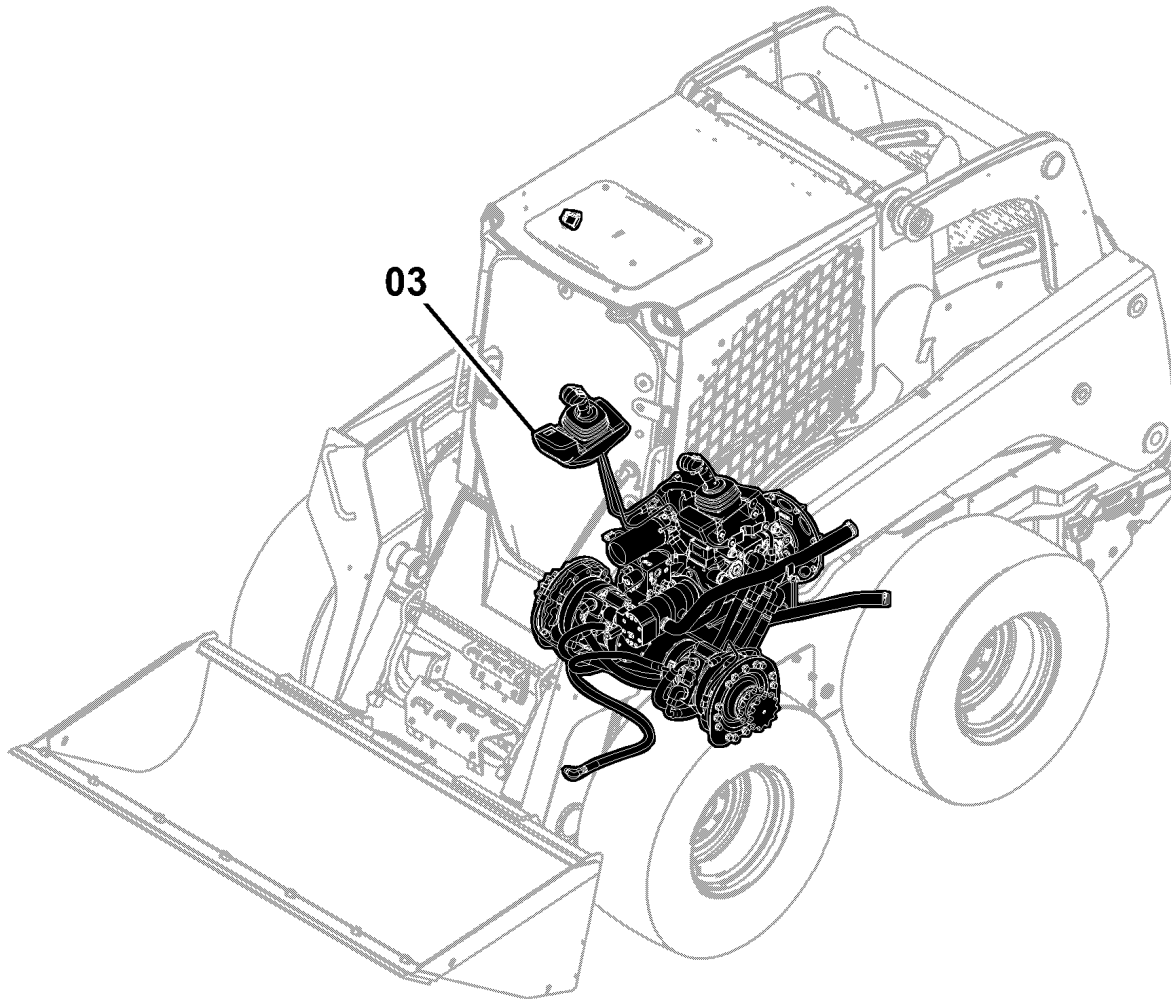

TX1130706 A.1

TX1130706